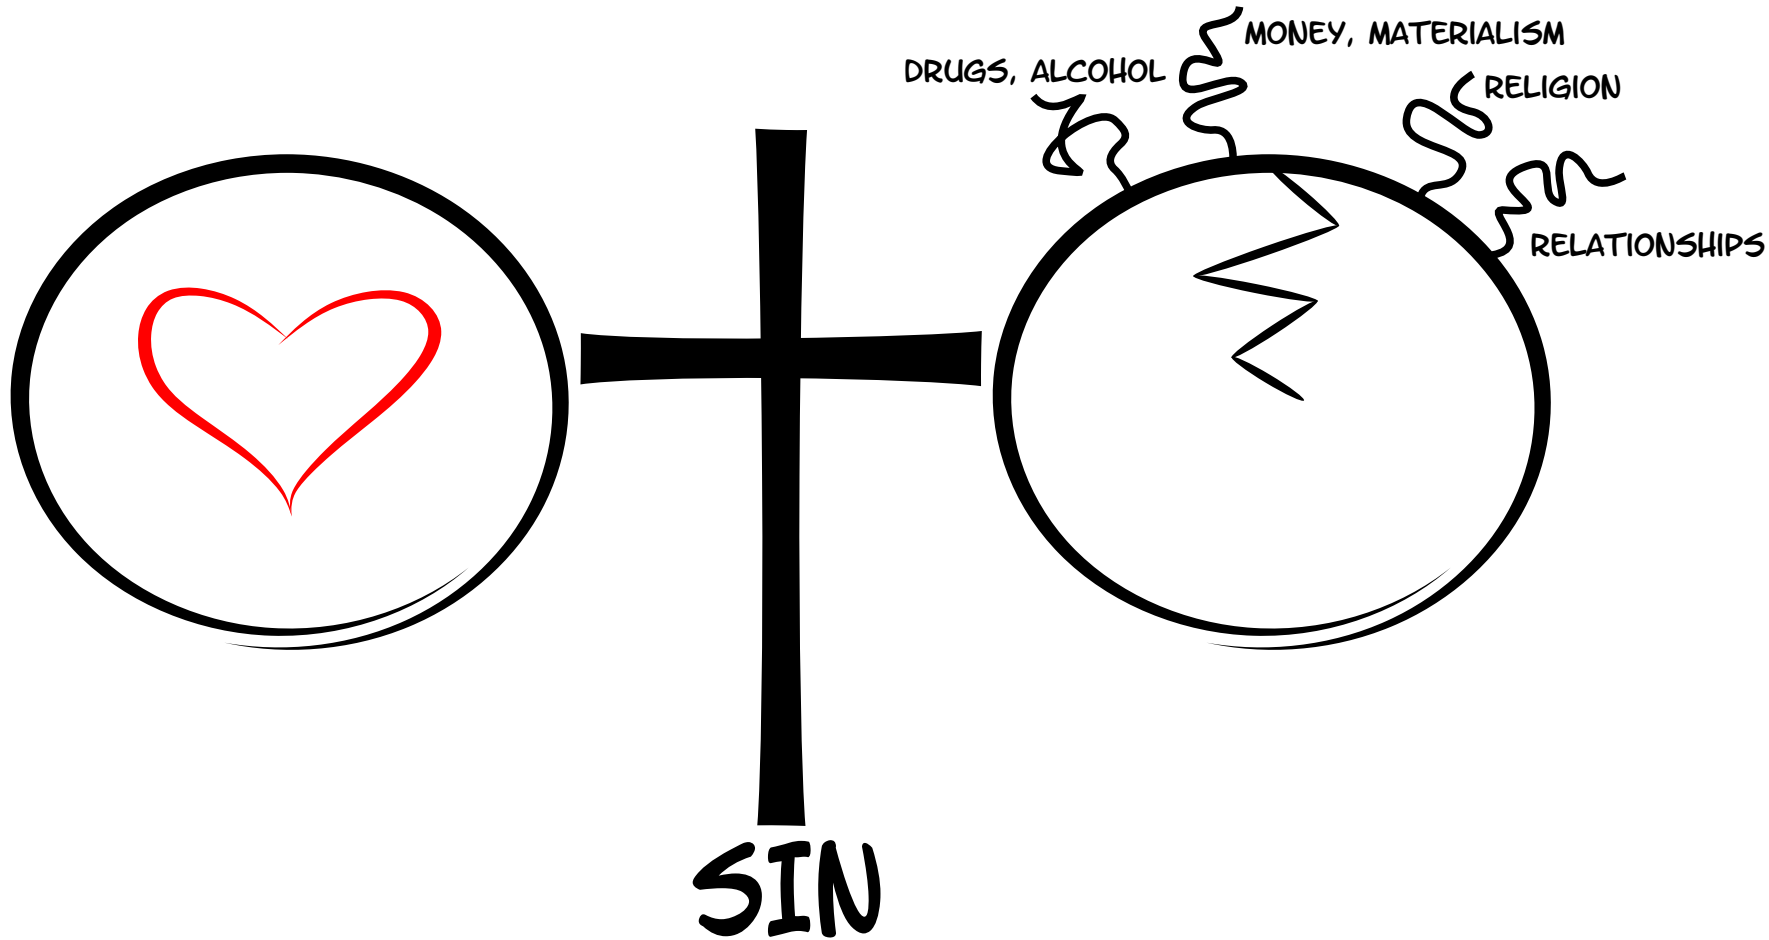

THE TWO CIRCLES

THIS IS A BROKEN WORLD
EVIDENCED BY WARS, FAMINES AND SELFISHNESS

BROKENNESS WAS NOT PART OF GOD'S PLAN.
GOD'S PLAN WAS FOR A PERFECT WORLD FILLED WITH LOVE.

SIN

**SIN CREATED BROKENNESS. SIN IS ANYTHING FROM LYING,
STEALING, CHEATING, MURDER. SIN IS SELFISHNESS**

SIN SEPARATED US FROM GOD

PEOPLE TRY TO ESCAPE FROM THE PAIN OF BROKENNESS

OVER TIME, ALL OF THESE FAIL. THEY'RE LIKE BUNGEE CORDS
SNAPPING US BACK INTO THE WORLD OF BROKENNESS

**BOTH STATES: GOD'S PERFECT WORLD AND BROKENNESS
ARE ETERNAL STATES**

GOD SAW THAT WE COULDN'T ESCAPE BROKENNESS ON OUR OWN
SO HE SENT HIS SON JESUS

JESUS IS UNIQUE:
HE IS GOD, HE HAD NO SIN AND HE LIVED A PERFECT LIFE

JESUS DIED FOR OUR SIN AND ROSE FROM THE DEAD

HE CANCELLED OUT THE POWER OF SIN

AND BECAME THE BRIDGE TO THE PERFECT WORLD
SO NOW ANYONE CAN CHOOSE TO LEAVE BROKENNESS

JUST TURN FROM YOUR SIN, BELIEVE ON JESUS
AND MAKE HIM KING OF YOUR LIFE

WHEN YOU DO, YOU WILL BE MADE BRAND NEW
AND BEGIN THE ADVENTURE FOR WHICH YOU WERE MADE