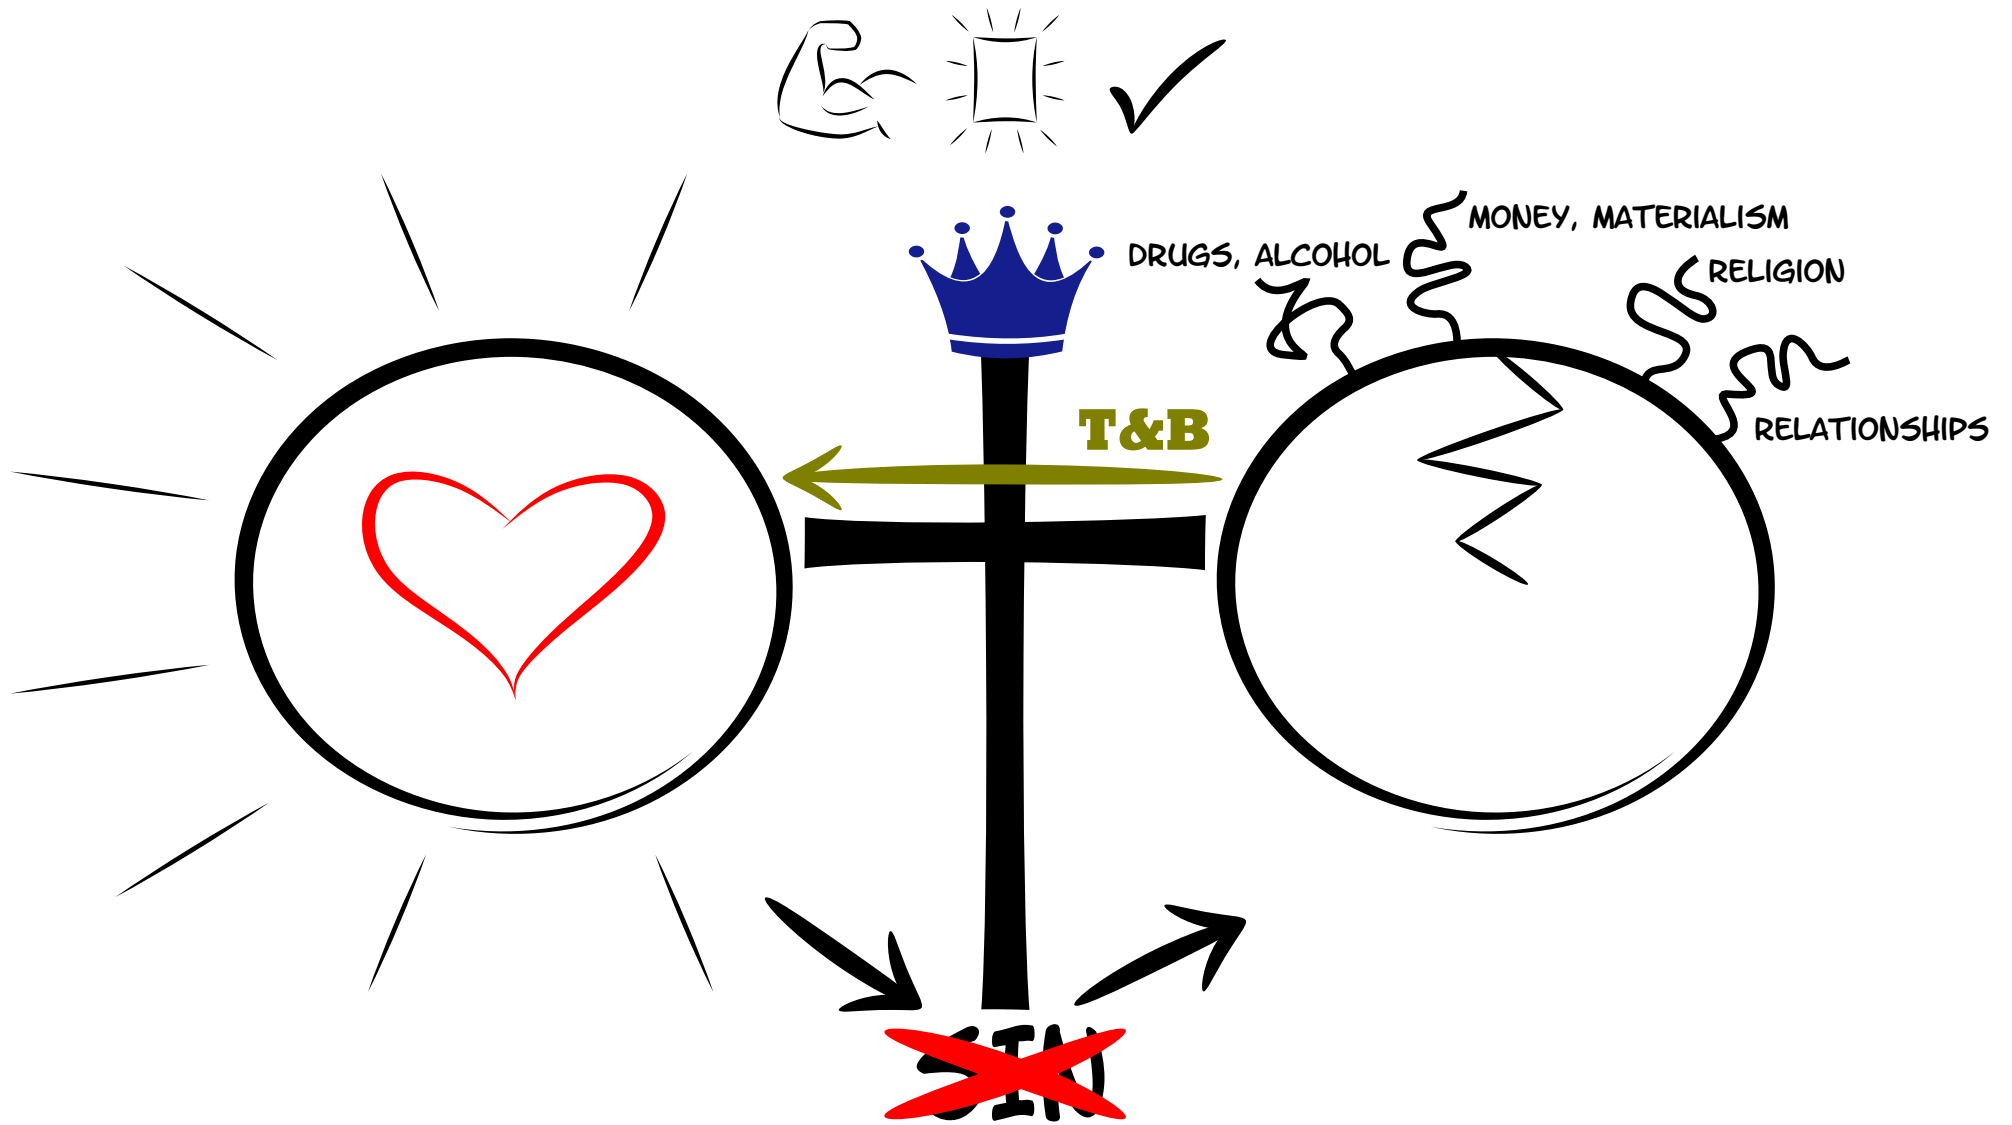

SIN SEPARATED US FROM GOD

PEOPLE TRY TO ESCAPE FROM THE PAIN OF BROKENNESS

OVER TIME, ALL OF THESE FAIL. THEY'RE LIKE BUNGEE CORDS
SNAPPING US BACK INTO THE WORLD OF BROKENNESS

**BOTH STATES: GOD'S PERFECT WORLD AND BROKENNESS
ARE ETERNAL STATES**

GOD SAW THAT WE COULDN'T ESCAPE BROKENNESS ON OUR OWN
SO HE SENT HIS SON JESUS

JESUS IS UNIQUE:
HE IS GOD, HE HAD NO SIN AND HE LIVED A PERFECT LIFE

JESUS DIED FOR OUR SIN AND ROSE FROM THE DEAD

HE CANCELLED OUT THE POWER OF SIN

AND BECAME THE BRIDGE TO THE PERFECT WORLD
SO NOW ANYONE CAN CHOOSE TO LEAVE BROKENNESS

JUST TURN FROM YOUR SIN, BELIEVE ON JESUS
AND MAKE HIM KING OF YOUR LIFE

WHEN YOU DO, YOU WILL BE MADE BRAND NEW
AND BEGIN THE ADVENTURE FOR WHICH YOU WERE MADE

SO, WHICH CIRCLE BETTER REPRESENTS YOUR LIFE RIGHT NOW?

WHICH CIRCLE WOULD YOU LIKE TO REPRESENT YOUR LIFE?

TO EXPERIENCE GOD'S PERFECT PLAN,
WE CAN PRAY SOMETHING LIKE THIS

DEAR LORD JESUS. I RECOGNIZE THAT I HAVE LIVED A SELFISH LIFESTYLE AND IT HAS PRODUCED BROKENNESS IN ME. I DON'T WANT TO BE LIKE THAT ANYMORE.