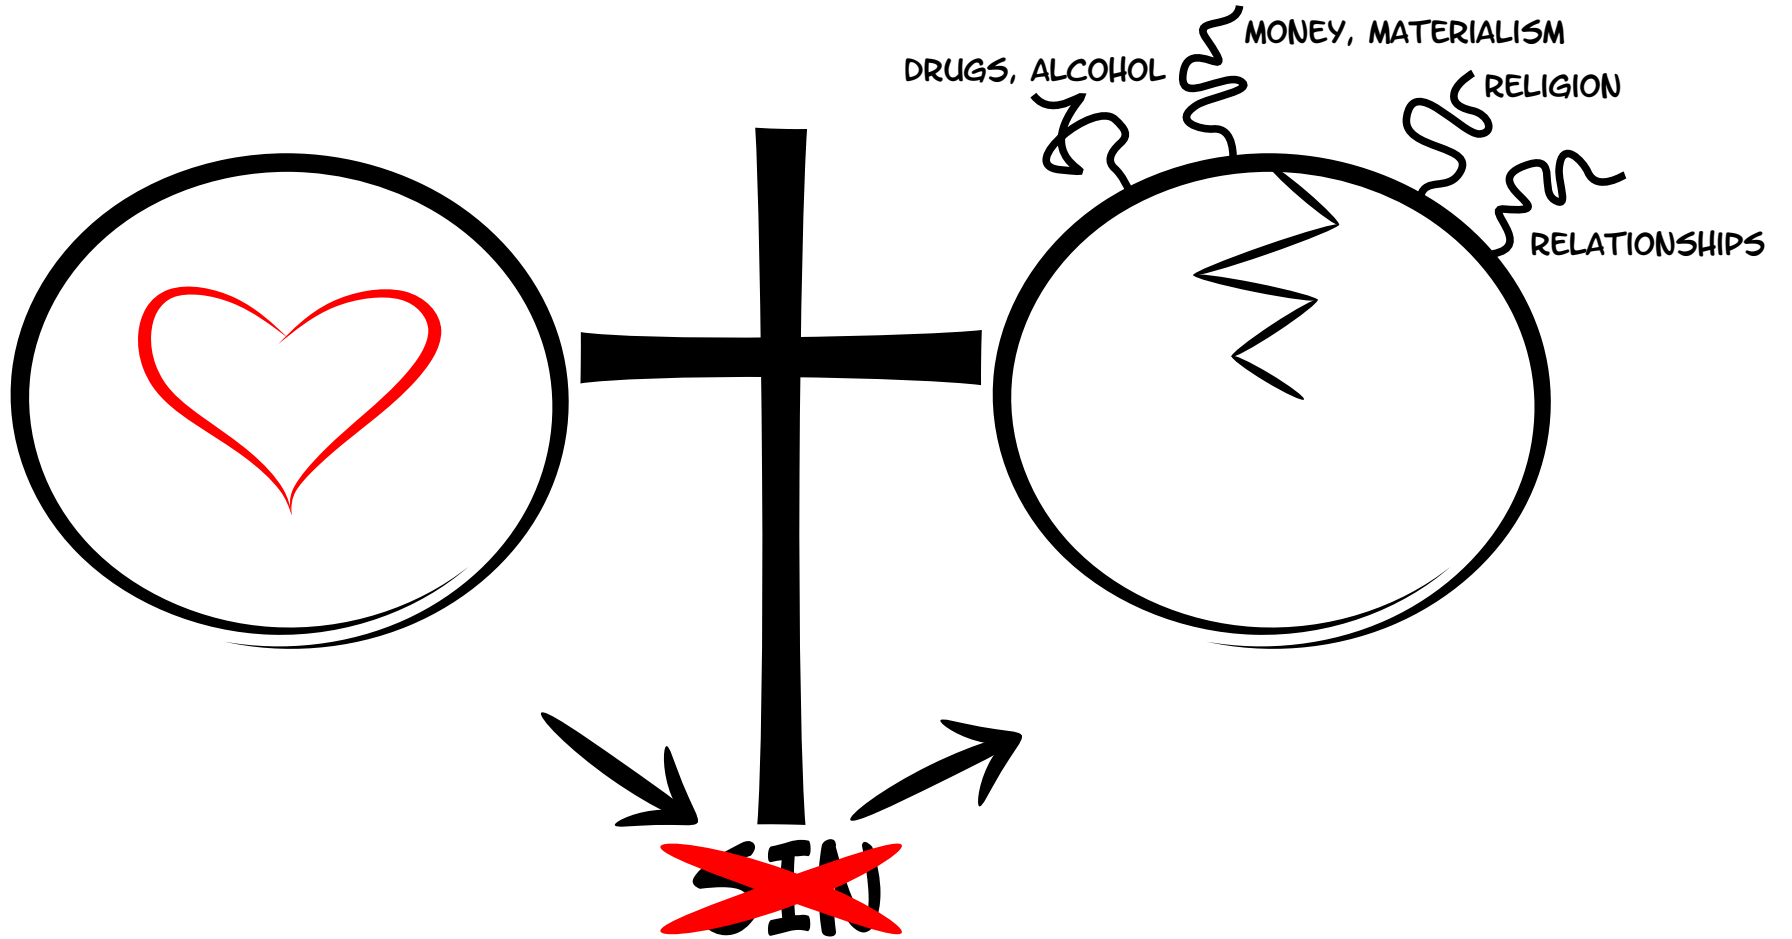

THE TWO CIRCLES

THIS IS A BROKEN WORLD
EVIDENCED BY WARS, FAMINES AND SELFISHNESS

BROKENNESS WAS NOT PART OF GOD'S PLAN.
GOD'S PLAN WAS FOR A PERFECT WORLD FILLED WITH LOVE.

SIN

**SIN CREATED BROKENNESS. SIN IS ANYTHING FROM LYING,
STEALING, CHEATING, MURDER. SIN IS SELFISHNESS**

SIN SEPARATED US FROM GOD

PEOPLE TRY TO ESCAPE FROM THE PAIN OF BROKENNESS

OVER TIME, ALL OF THESE FAIL. THEY'RE LIKE BUNGEE CORDS
SNAPPING US BACK INTO THE WORLD OF BROKENNESS

**BOTH STATES: GOD'S PERFECT WORLD AND BROKENNESS
ARE ETERNAL STATES**

GOD SAW THAT WE COULDN'T ESCAPE BROKENNESS ON OUR OWN
SO HE SENT HIS SON JESUS

JESUS IS UNIQUE:
HE IS GOD, HE HAD NO SIN AND HE LIVED A PERFECT LIFE

JESUS DIED FOR OUR SIN AND ROSE FROM THE DEAD

HE CANCELLED OUT THE POWER OF SIN

I BELIEVE YOU DIED ON A CROSS AND ROSE FROM THE DEAD TO SET ME FREE FROM SIN AND OPEN THE WAY FOR ME TO EXPERIENCE YOUR PERFECT PLAN.

COME INTO MY LIFE AND CHANGE ME.
I MAKE YOU KING OF MY LIFE AND CHOOSE TO FOLLOW YOU.