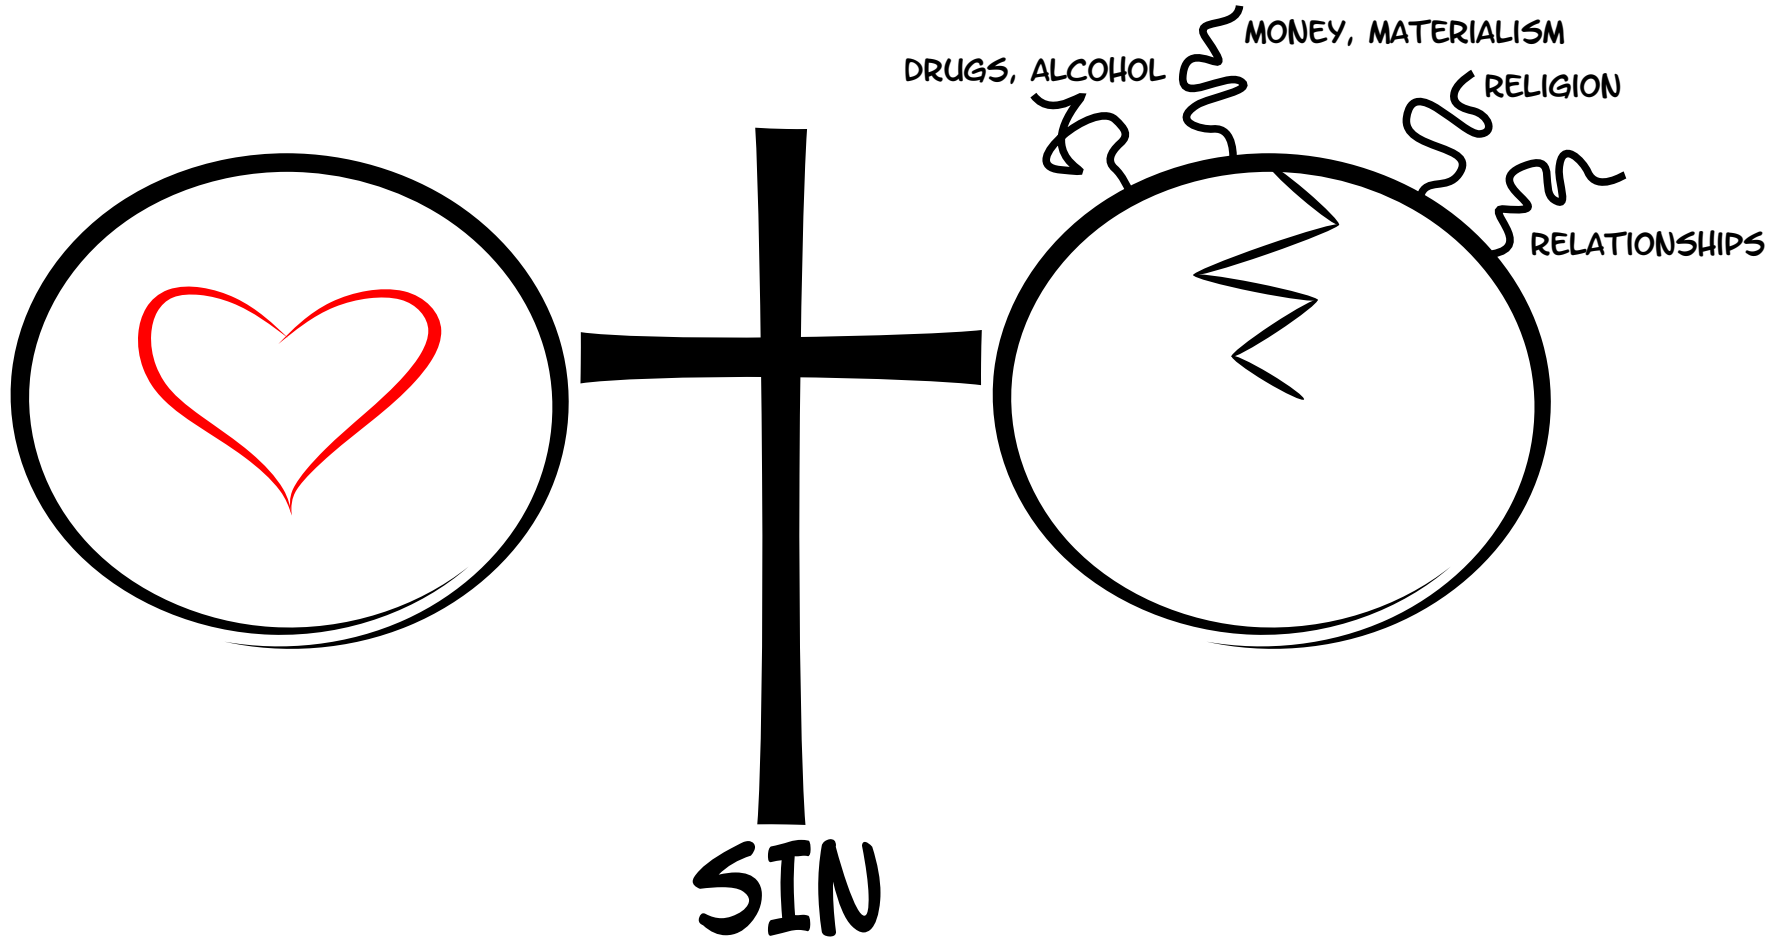

THE TWO CIRCLES

THIS IS A BROKEN WORLD
EVIDENCED BY WARS, FAMINES AND SELFISHNESS

BROKENNESS WAS NOT PART OF GOD'S PLAN.
GOD'S PLAN WAS FOR A PERFECT WORLD FILLED WITH LOVE.

SIN

**SIN CREATED BROKENNESS. SIN IS ANYTHING FROM LYING,
STEALING, CHEATING, MURDER. SIN IS SELFISHNESS**

SIN SEPARATED US FROM GOD

PEOPLE TRY TO ESCAPE FROM THE PAIN OF BROKENNESS

OVER TIME, ALL OF THESE FAIL. THEY'RE LIKE BUNGEE CORDS
SNAPPING US BACK INTO THE WORLD OF BROKENNESS

**BOTH STATES: GOD'S PERFECT WORLD AND BROKENNESS
ARE ETERNAL STATES**

GOD SAW THAT WE COULDN'T ESCAPE BROKENNESS ON OUR OWN
SO HE SENT HIS SON JESUS

JESUS IS UNIQUE:
HE IS GOD, HE HAD NO SIN AND HE LIVED A PERFECT LIFE

JESUS DIED FOR OUR SIN AND ROSE FROM THE DEAD

HE CANCELLED OUT THE POWER OF SIN

AND BECAME THE BRIDGE TO THE PERFECT WORLD
SO NOW ANYONE CAN CHOOSE TO LEAVE BROKENNESS

JUST TURN FROM YOUR SIN, BELIEVE ON JESUS
AND MAKE HIM KING OF YOUR LIFE

WHEN YOU DO, YOU WILL BE MADE BRAND NEW
AND BEGIN THE ADVENTURE FOR WHICH YOU WERE MADE