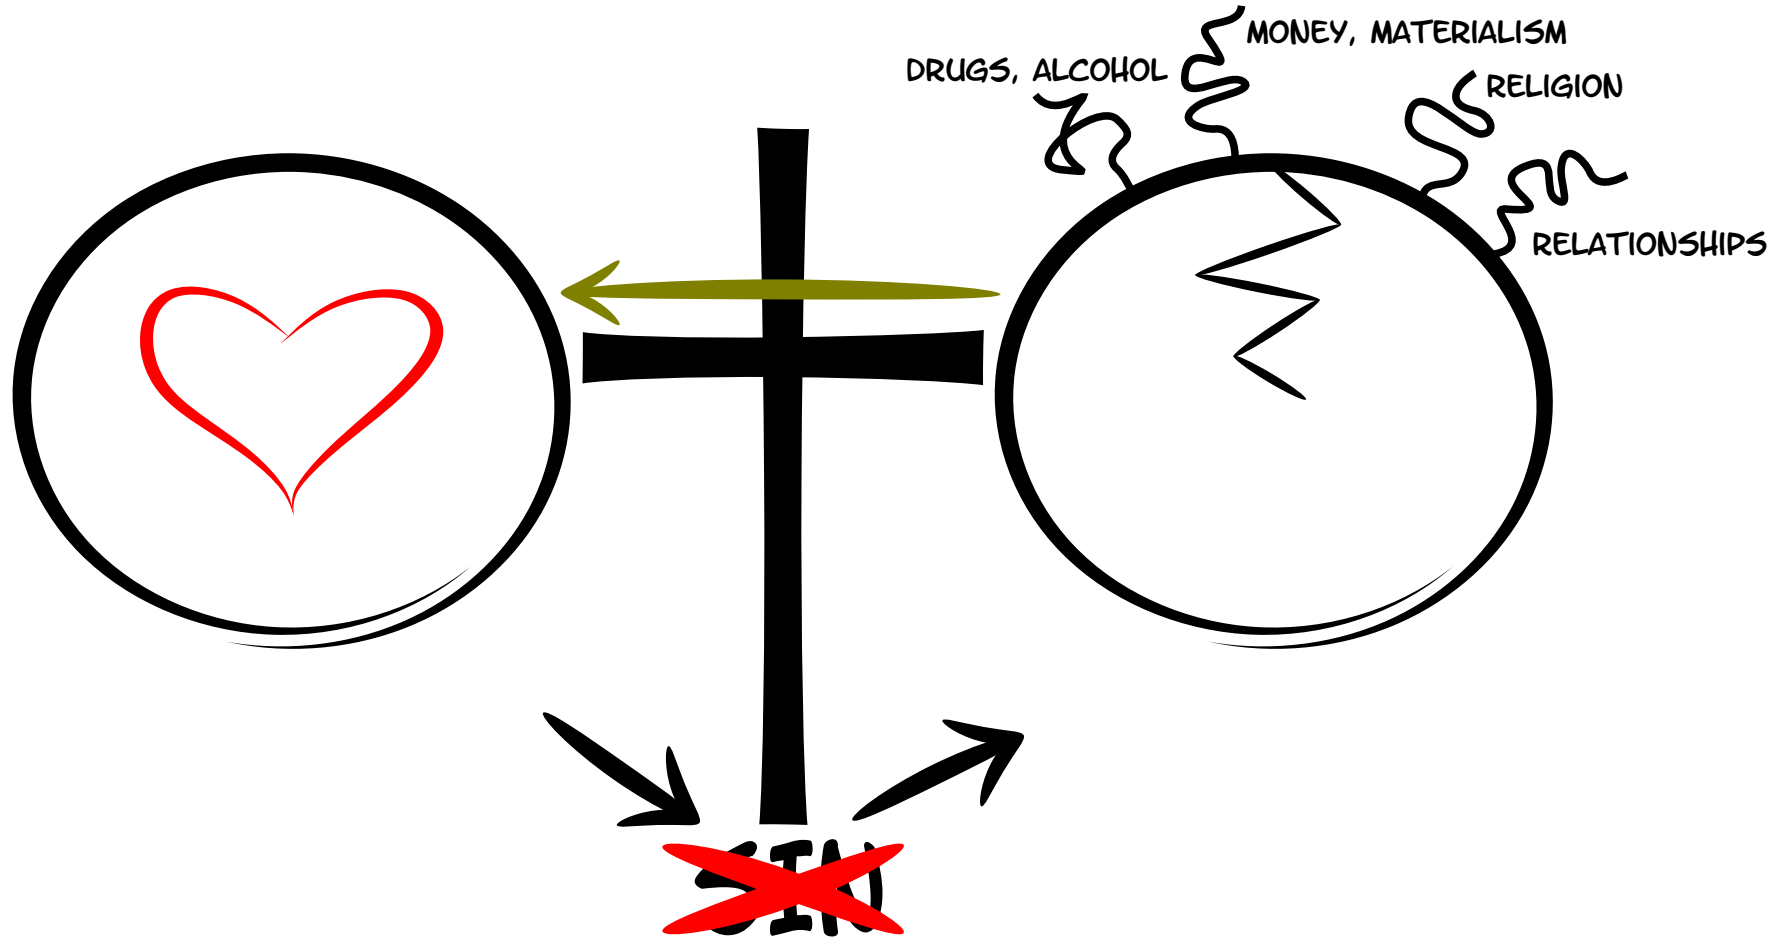

THE TWO CIRCLES

THIS IS A BROKEN WORLD
EVIDENCED BY WARS, FAMINES AND SELFISHNESS

BROKENNESS WAS NOT PART OF GOD'S PLAN.
GOD'S PLAN WAS FOR A PERFECT WORLD FILLED WITH LOVE.

SIN

**SIN CREATED BROKENNESS. SIN IS ANYTHING FROM LYING,
STEALING, CHEATING, MURDER. SIN IS SELFISHNESS**

SIN SEPARATED US FROM GOD

PEOPLE TRY TO ESCAPE FROM THE PAIN OF BROKENNESS

OVER TIME, ALL OF THESE FAIL. THEY'RE LIKE BUNGEE CORDS
SNAPPING US BACK INTO THE WORLD OF BROKENNESS

**BOTH STATES: GOD'S PERFECT WORLD AND BROKENNESS
ARE ETERNAL STATES**

GOD SAW THAT WE COULDN'T ESCAPE BROKENNESS ON OUR OWN
SO HE SENT HIS SON JESUS

JESUS IS UNIQUE:
HE IS GOD, HE HAD NO SIN AND HE LIVED A PERFECT LIFE

JESUS DIED FOR OUR SIN AND ROSE FROM THE DEAD

HE CANCELLED OUT THE POWER OF SIN

AND BECAME THE BRIDGE TO THE PERFECT WORLD
SO NOW ANYONE CAN CHOOSE TO LEAVE BROKENNESS

JUST TURN FROM YOUR SIN, BELIEVE ON JESUS
AND MAKE HIM KING OF YOUR LIFE

WHEN YOU DO, YOU WILL BE MADE BRAND NEW
AND BEGIN THE ADVENTURE FOR WHICH YOU WERE MADE