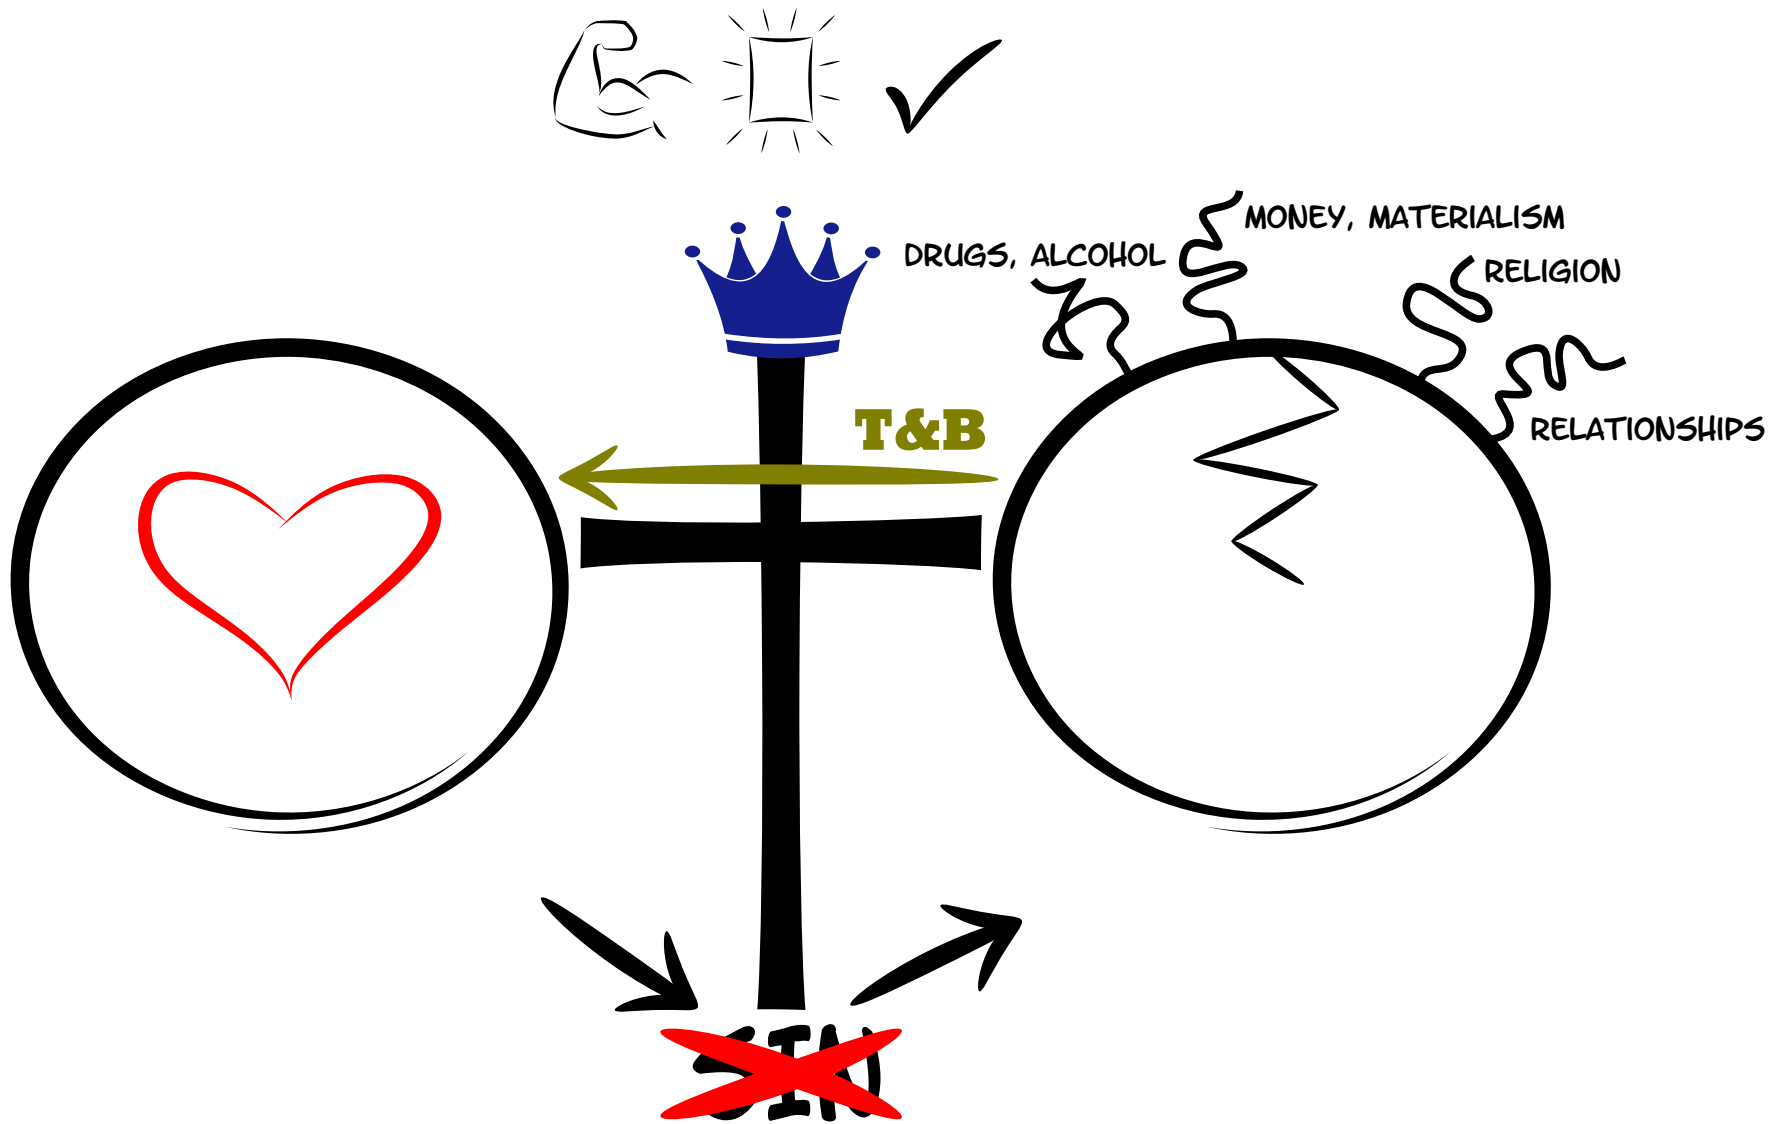

THE TWO CIRCLES

THIS IS A BROKEN WORLD
EVIDENCED BY WARS, FAMINES AND SELFISHNESS

BROKENNESS WAS NOT PART OF GOD'S PLAN.
GOD'S PLAN WAS FOR A PERFECT WORLD FILLED WITH LOVE.

SIN

**SIN CREATED BROKENNESS. SIN IS ANYTHING FROM LYING,
STEALING, CHEATING, MURDER. SIN IS SELFISHNESS**

SIN SEPARATED US FROM GOD

PEOPLE TRY TO ESCAPE FROM THE PAIN OF BROKENNESS

OVER TIME, ALL OF THESE FAIL. THEY'RE LIKE BUNGEE CORDS
SNAPPING US BACK INTO THE WORLD OF BROKENNESS

**BOTH STATES: GOD'S PERFECT WORLD AND BROKENNESS
ARE ETERNAL STATES**

GOD SAW THAT WE COULDN'T ESCAPE BROKENNESS ON OUR OWN
SO HE SENT HIS SON JESUS

JESUS IS UNIQUE:
HE IS GOD, HE HAD NO SIN AND HE LIVED A PERFECT LIFE

JESUS DIED FOR OUR SIN AND ROSE FROM THE DEAD

HE CANCELLED OUT THE POWER OF SIN

AND BECAME THE BRIDGE TO THE PERFECT WORLD
SO NOW ANYONE CAN CHOOSE TO LEAVE BROKENNESS

JUST TURN FROM YOUR SIN, BELIEVE ON JESUS
AND MAKE HIM KING OF YOUR LIFE

WHEN YOU DO, YOU WILL BE MADE BRAND NEW
AND BEGIN THE ADVENTURE FOR WHICH YOU WERE MADE