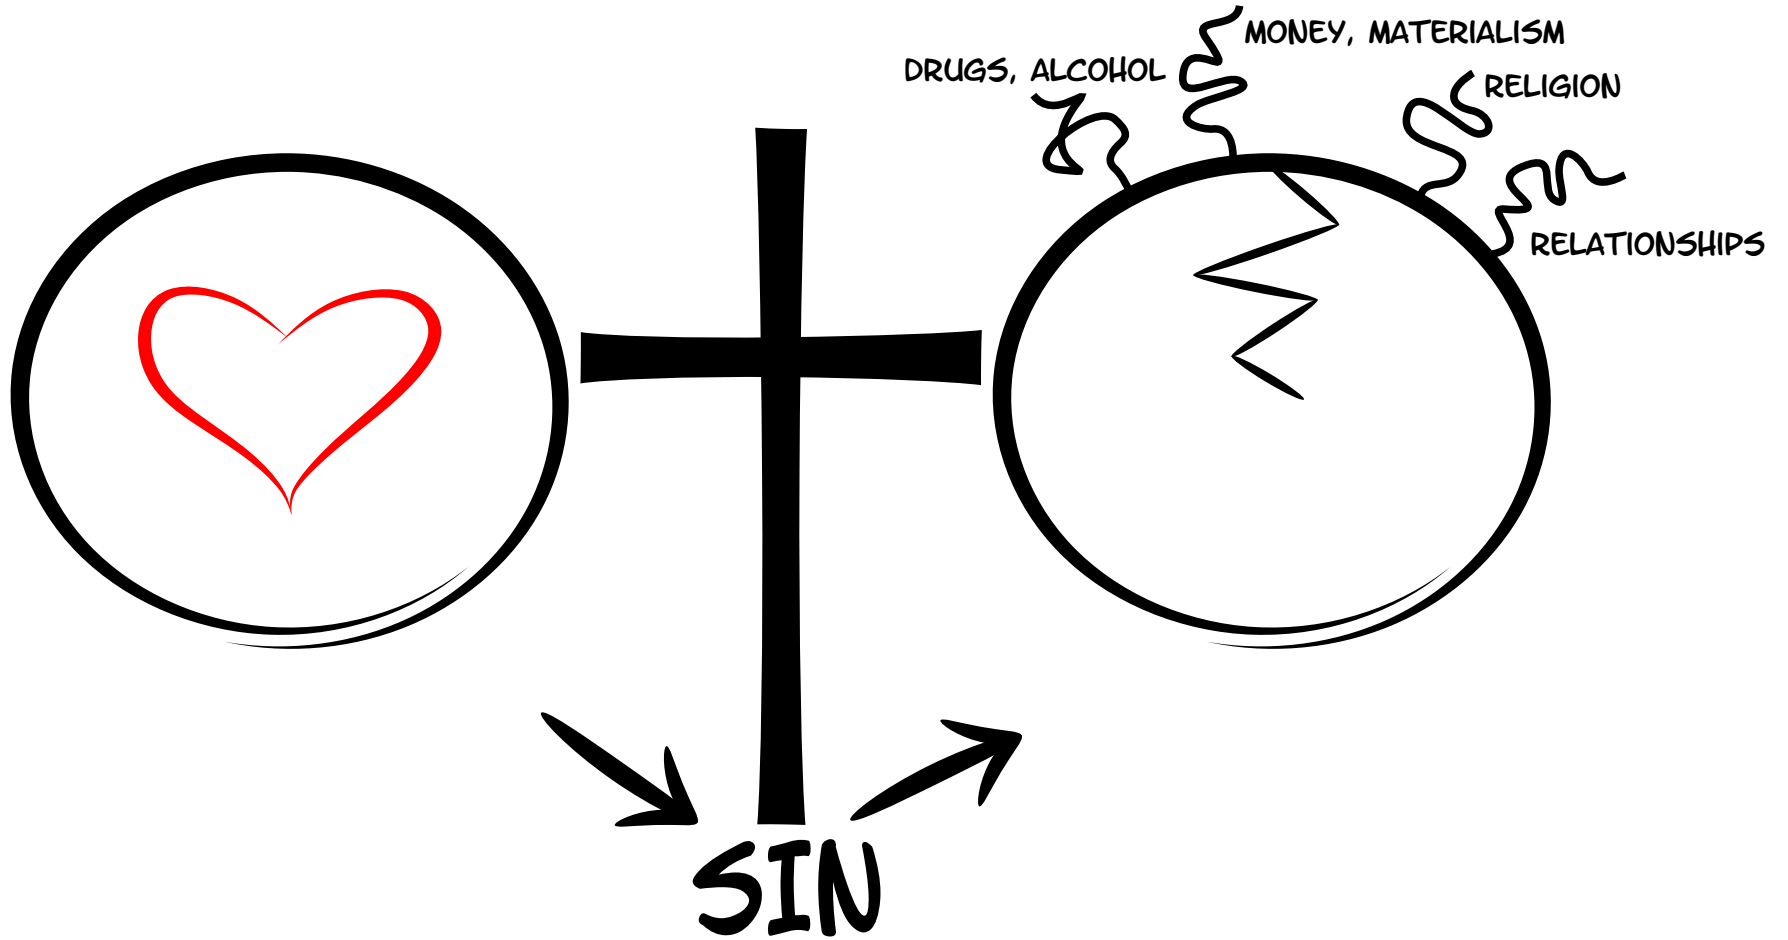

THE TWO CIRCLES

THIS IS A BROKEN WORLD
EVIDENCED BY WARS, FAMINES AND SELFISHNESS

BROKENNESS WAS NOT PART OF GOD'S PLAN.
GOD'S PLAN WAS FOR A PERFECT WORLD FILLED WITH LOVE.

SIN

**SIN CREATED BROKENNESS. SIN IS ANYTHING FROM LYING,
STEALING, CHEATING, MURDER. SIN IS SELFISHNESS**

SIN SEPARATED US FROM GOD

PEOPLE TRY TO ESCAPE FROM THE PAIN OF BROKENNESS

OVER TIME, ALL OF THESE FAIL. THEY'RE LIKE BUNGEE CORDS
SNAPPING US BACK INTO THE WORLD OF BROKENNESS

**BOTH STATES: GOD'S PERFECT WORLD AND BROKENNESS
ARE ETERNAL STATES**

GOD SAW THAT WE COULDN'T ESCAPE BROKENNESS ON OUR OWN
SO HE SENT HIS SON JESUS

JESUS IS UNIQUE:
HE IS GOD, HE HAD NO SIN AND HE LIVED A PERFECT LIFE

JESUS DIED FOR OUR SIN AND ROSE FROM THE DEAD

HE CANCELLED OUT THE POWER OF SIN

I BELIEVE YOU DIED ON A CROSS AND ROSE FROM THE DEAD TO SET ME FREE FROM SIN AND OPEN THE WAY FOR ME TO EXPERIENCE YOUR PERFECT PLAN.

COME INTO MY LIFE AND CHANGE ME.
I MAKE YOU KING OF MY LIFE AND CHOOSE TO FOLLOW YOU.